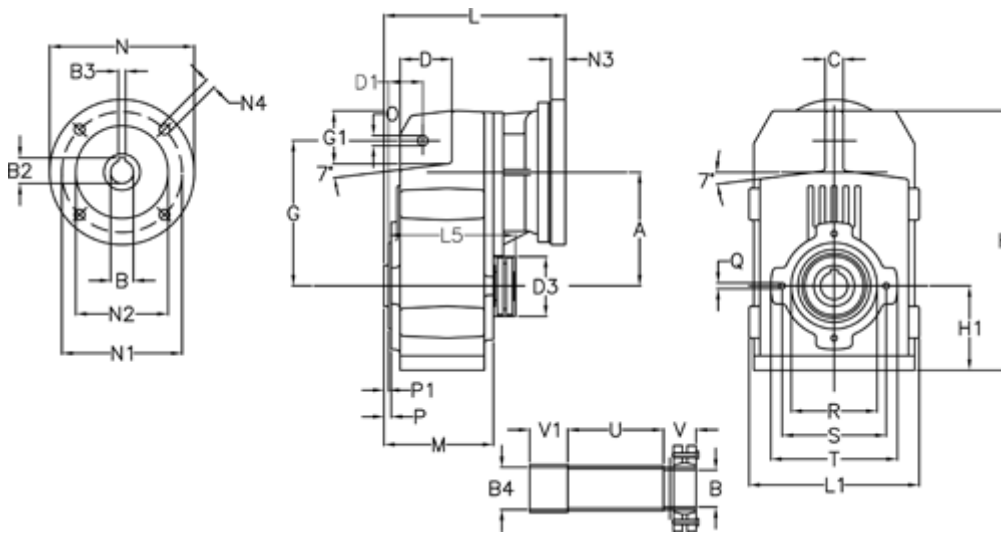

Article number: 29560510515220

Description: Shaft mounted gear
A512S-105,1-P63B5

Measures

A = 211.30	D1 = 65.0	I5 = 222.0	P1 = 4.5	V1 = 50
B = 52	d3 = 120	M = 163.0	Q = M12x19	
B1 = 11	G = 278	N = 140	R = 180	
B2 = 12.8	G1 = 105.5	N1 = 115	S = 215	
B3 = 4	H = 479.0	N2 = 95	T = 250	
B4 = 54	H1 = 144.0	N4 = M8x19	Tightening torque N m = 14.5	
C = 20	L = 268.0	O = 22	U = 91.0	
D = 93.5	L1 = 273	P = 8.5	V = 62	